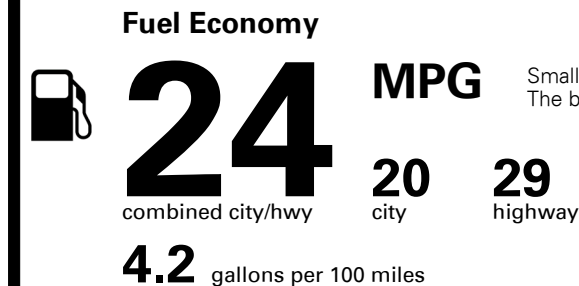

Inland Freight & Handling : \$1,600.00
Total Price : \$50,510.00

Proudly Supporting Hyundai Hope On Wheels and the Fight Against Pediatric Cancer Since 1998

Fuel Economy and Environment

Gasoline Vehicle

Small SUVs range from 14 to 125 MPG. The best vehicle rates 146 MPGe.

You spend \$1,750
 more in fuel costs over 5 years compared to the average new vehicle.

Annual fuel cost \$2,050

Fuel Economy & Greenhouse Gas Rating (tailpipe only)

Smog Rating (tailpipe only)

This vehicle emits 374 grams CO₂ per mile. The best emits 0 grams per mile (tailpipe only). Producing and distributing fuel also create emissions; learn more at fueleconomy.gov.